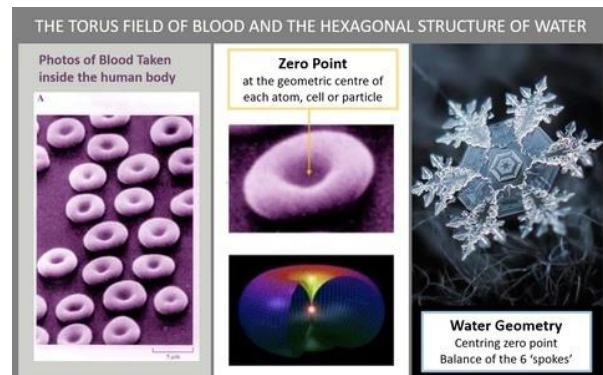

Brief explanation of the Cosmic Towers

Below is a summary of what Harald Thiers, the inventor of the Cosmic Tower, shares in his lectures.

Water

- Water is essential for life. Without water there is no life.

- Water has 4 phases: liquid, frozen, vapor and plasma.
- Water plasma has a hexagonal structure.
- Hexagonal water has a structure like a beehive. At each corner there is a water molecule (H₂O). Negatively charged electrons are generated in those hexagons.
- This is the principle of Free Energy.

- Electricity is energy produced by moving free electrons (not belonging to an atom) e.g., through a copper wire or in water (blood).
- Free electrons can bind to atoms and form negative ions.
- In a room there are about 100 negative ions per cm³, in the forest: 900, on the beach: 3000, at a waterfall: 10,000 and at the Bosnian pyramids: up to 120,000 per cm³.

- Hexagonal water in our blood delivers free electrons for the energy in our body.
- Our heart takes these electrons from our blood and converts them into energy. This energy is then distributed throughout our body.
- Our heart is not a pump that pumps blood through 60,000 miles of veins in our body.
- Blood circulates by way of levitation.