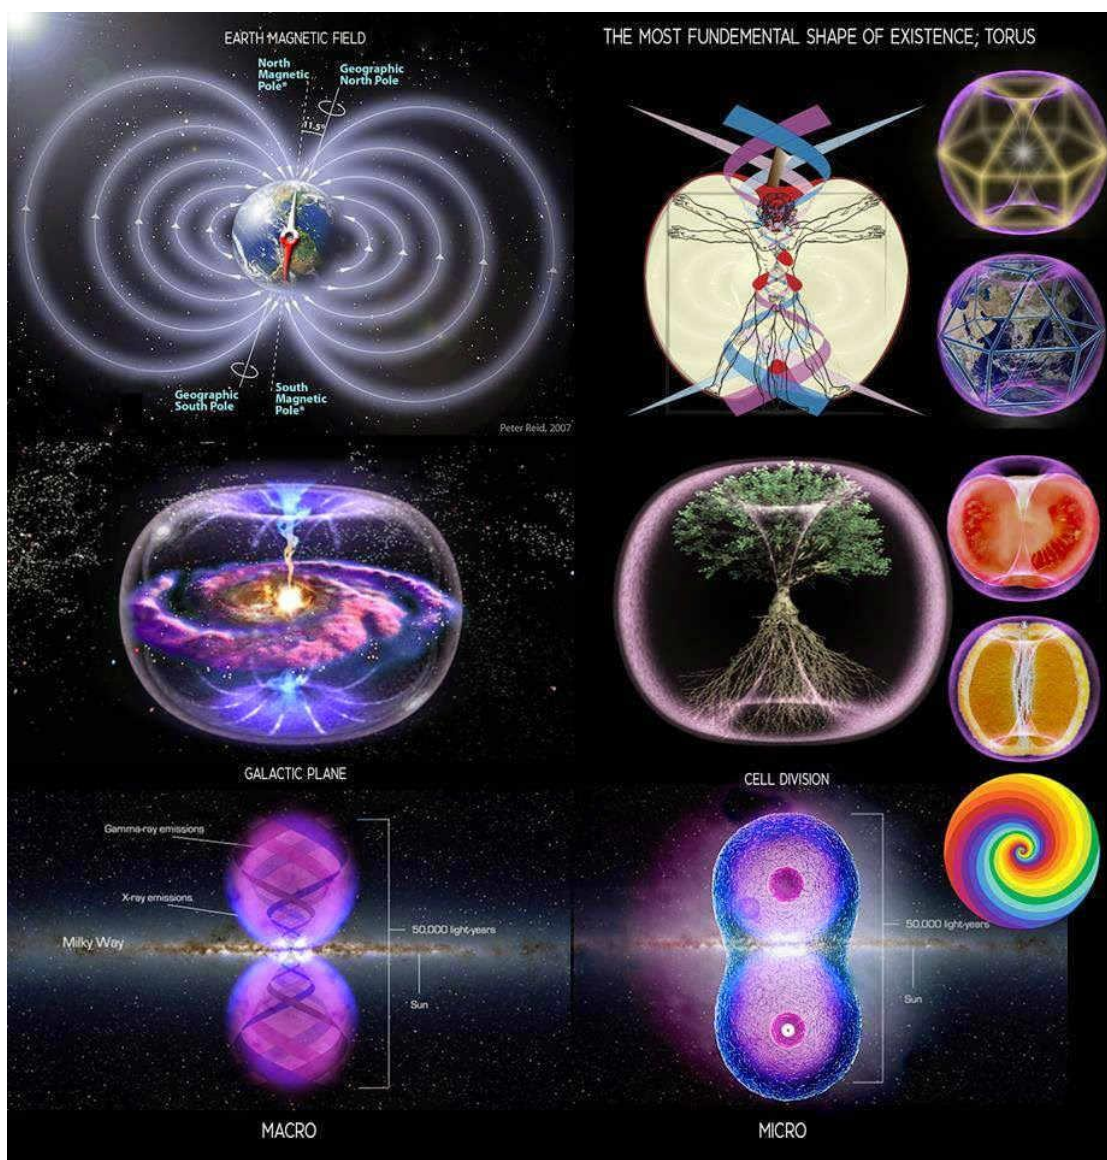

A water molecule has the molecular formula H_2O

- This also negatively impacts all the cluster structures in the products we eat/drink, and is further amplified through stress, pesticides, GMO products, chemtrails, addictions, medication, vaccinations, harmful additives in products (detergents, makeup, toothpaste, deodorant), electric cars, etc...

- Everything (atoms, humans all the way to planets) is made up of one or more torus fields. The torus field of the cosmic tower is incredibly strong ranging from several meters (CT Mini) to several hundred kilometers (CT 220) and is connected to the torus field of the earth, solar system and even our galaxy.

- A cosmic tower generates a power spot, just as there are many power spots on Earth. Therefore, it is like a "portable power spot".
- The torus field (with vortex energy) of the cosmic tower emits positive scalar waves that can penetrate all matter.
- These right-turning scalar waves can neutralize or even convert the negative, pathogenic, left-turning scalar waves (e.g., from radiation - 5G) into healthy energy fields. This requires many towers.
- If a human, animal or plant is near a cosmic tower, the water in its system will acquire more hexagonal structures and thus produce more electrons, more energy.
- The life force energy field (torus field) of the cosmic tower can regenerate our body's energy field (aura) and remove blockages.
- In addition, the cosmic tower can improve the air quality in your home, structure the water in every water tap in your home in a healthy way, detoxify foods (by turning the left-hand frequencies to the right) and support our spiritual development, according to Harald Thiers, who developed the towers.
- Many people experience a soul connection with their cosmic tower(s).
- The cosmic tower works day and night, year after year as a "healer" for our well-being.