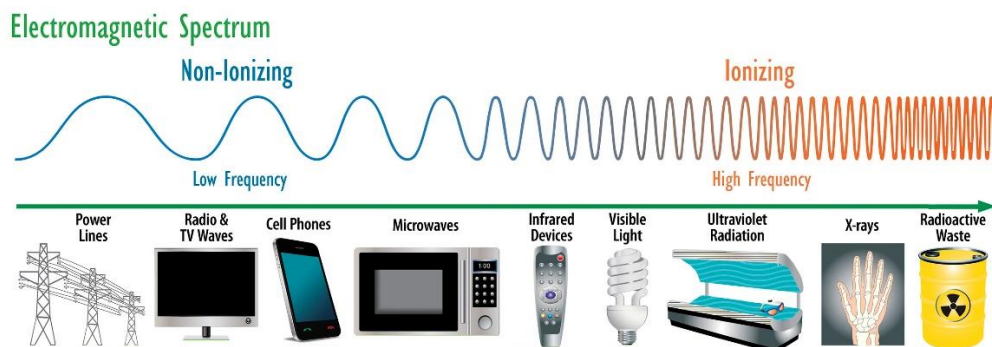

- The water in our body can be structured by e.g., walking barefoot in the grass, walking in the woods, fresh/healthy food, beneficial water, honey, sunlight, rest, enjoyment, connection with Source, gemstones, essential oils, meeting like-minded people, art, music, creativity, smiling, conscious breathing, unconditional love, gratitude, helpfulness, ...

- The water molecule is a dipole
  - The water in our body deteriorates greatly due to RADIATION (80%)
  - Radiation makes the water molecules (dipoles) dance back and forth in a rhythm depending on the frequency of the radiation.
  - The result of this is a disruption of the vital cluster structures in the water.

The Water Molecule

The most important feature of the chemical behavior of water is its dipole nature (It has TWO charges).

There is a small **positive charge** on each of the two hydrogens.

There is a small **negative charge** on the oxygen.

A water molecule has the molecular formula H_2O

- This also negatively impacts all the cluster structures in the products we eat/drink, and is further amplified through stress, pesticides, GMO products, chemtrails, addictions, medication, vaccinations, harmful additives in products (detergents, makeup, toothpaste, deodorant), electric cars, etc...