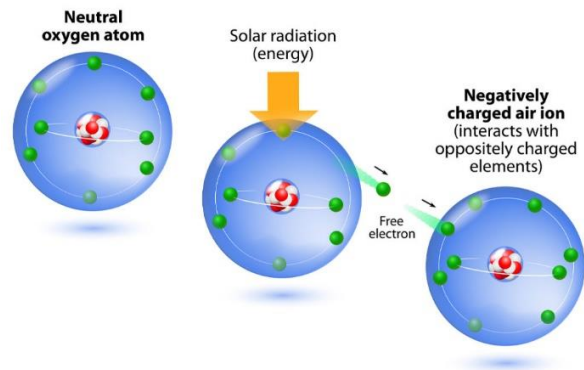

Brief explanation of the Cosmic Towers

Below is a summary of what Harald Thiers, the inventor of the Cosmic Tower, shares in his lectures.

Water

- Water is essential for life. Without water there is no life.

- Water has 4 phases: liquid, frozen, vapor and plasma.
- Water plasma has a hexagonal structure.
- Hexagonal water has a structure like a beehive. At each corner there is a water molecule (H₂O). Negatively charged electrons are generated in those hexagons.
- This is the principle of Free Energy.

- Electricity is energy produced by moving free electrons (not belonging to an atom) e.g., through a copper wire or in water (blood).
- Free electrons can bind to atoms and form negative ions.
- In a room there are about 100 negative ions per cm³, in the forest: 900, on the beach: 3000, at a waterfall: 10,000 and at the Bosnian pyramids: up to 120,000 per cm³.

- Hexagonal water in our blood delivers free electrons for the energy in our body.
- Our heart takes these electrons from our blood and converts them into energy. This energy is then distributed throughout our body.
- Our heart is not a pump that pumps blood through 60,000 miles of veins in our body.
- Blood circulates by way of levitation.