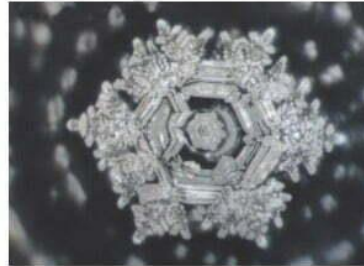

Water Crystal After Buddhist Prayer at Fujiwara Dam

- The water molecule is a dipole
  - The water in our body deteriorates greatly due to RADIATION (80%)
  - Radiation makes the water molecules (dipoles) dance back and forth in a rhythm depending on the frequency of the radiation.
  - The result of this is a disruption of the vital cluster structures in the water.

The Water Molecule

The most important feature of the chemical behavior of water is its dipole nature (It has TWO charges).

There is a small **positive charge** on each of the two hydrogens.

There is a small **negative charge** on the oxygen.

A water molecule has the molecular formula H_2O

- This also negatively impacts all the cluster structures in the products we eat/drink, and is further amplified through stress, pesticides, GMO products, chemtrails, addictions, medication, vaccinations, harmful additives in products (detergents, makeup, toothpaste, deodorant), electric cars, etc...